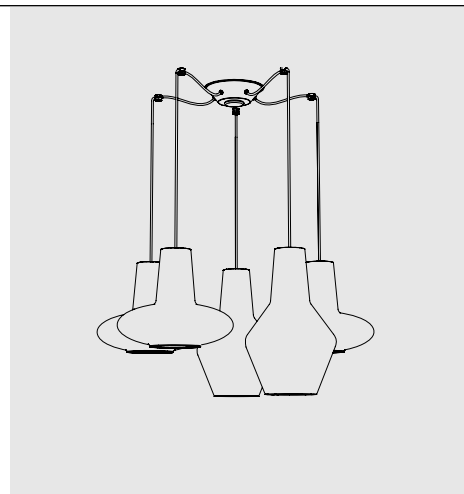

BONNIE e CLYDE

SUSPENSION

Mouth-blown glass handcrafted on standstill mold with "rigadin" relief finish in two different shapes and various colours. Matt grey or white painted metal parts. Grey fabric cables. Canopies are not included. Select a canopy from the following pages to create a single or multi light pendant.

Luci disposte sullo stesso livello
Lights on the same level:
Ø max 17 cm - 6,7 in

40
15,7" 

Disponibile su richiesta con finitura calamina / Available on request with calamine finish

Rosone per sospensioni multiple (supporti di decentramento inclusi) Canopy for hanging multiple lamps (decentralisation supports included)

Rosone per sospensioni multiple (supporti di decentramento esclusi) Canopy for hanging multiple lamps (decentralisation supports not included)

Rosone per sospensione 1-12 luci
Canopy for hanging lamp 1-12 lights