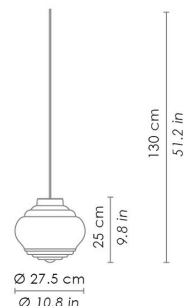

BONNIE e CLYDE

SUSPENSION

Mouth-blown glass handcrafted on standstill mold with "rigadin" relief finish in two different shapes and various colours. Matt grey or white painted metal parts. Grey fabric cables. Canopies are not included. Select a canopy from the following pages to create a single or multi light pendant.

CODE	COLOR	
ZA-LBN0101	Clear	
ZA-LBN0104	Amber	
ZA-LBN0105	Amethyst	
ZA-LBN0109	Grey	
ZA-LBN0120	Light blue	
ZA-LBN0121	Silver	
ZA-LBN0122	Antique gold	
ZA-LBN0123	Bronze	
ZA-LBN0124	Pink gold	

DIMENSIONS AND HOLES

Dimensions $\varnothing$ 27,5 - h max 130 cm / $\varnothing$ 10,8 - h max 51,2 in

ILLUMINOTECHNICAL SPECIFICATIONS

Source E26
Total Watt 75 W

ELECTRICAL SPECIFICATIONS

Voltage 120V
Frequency 50 - 60 HZ